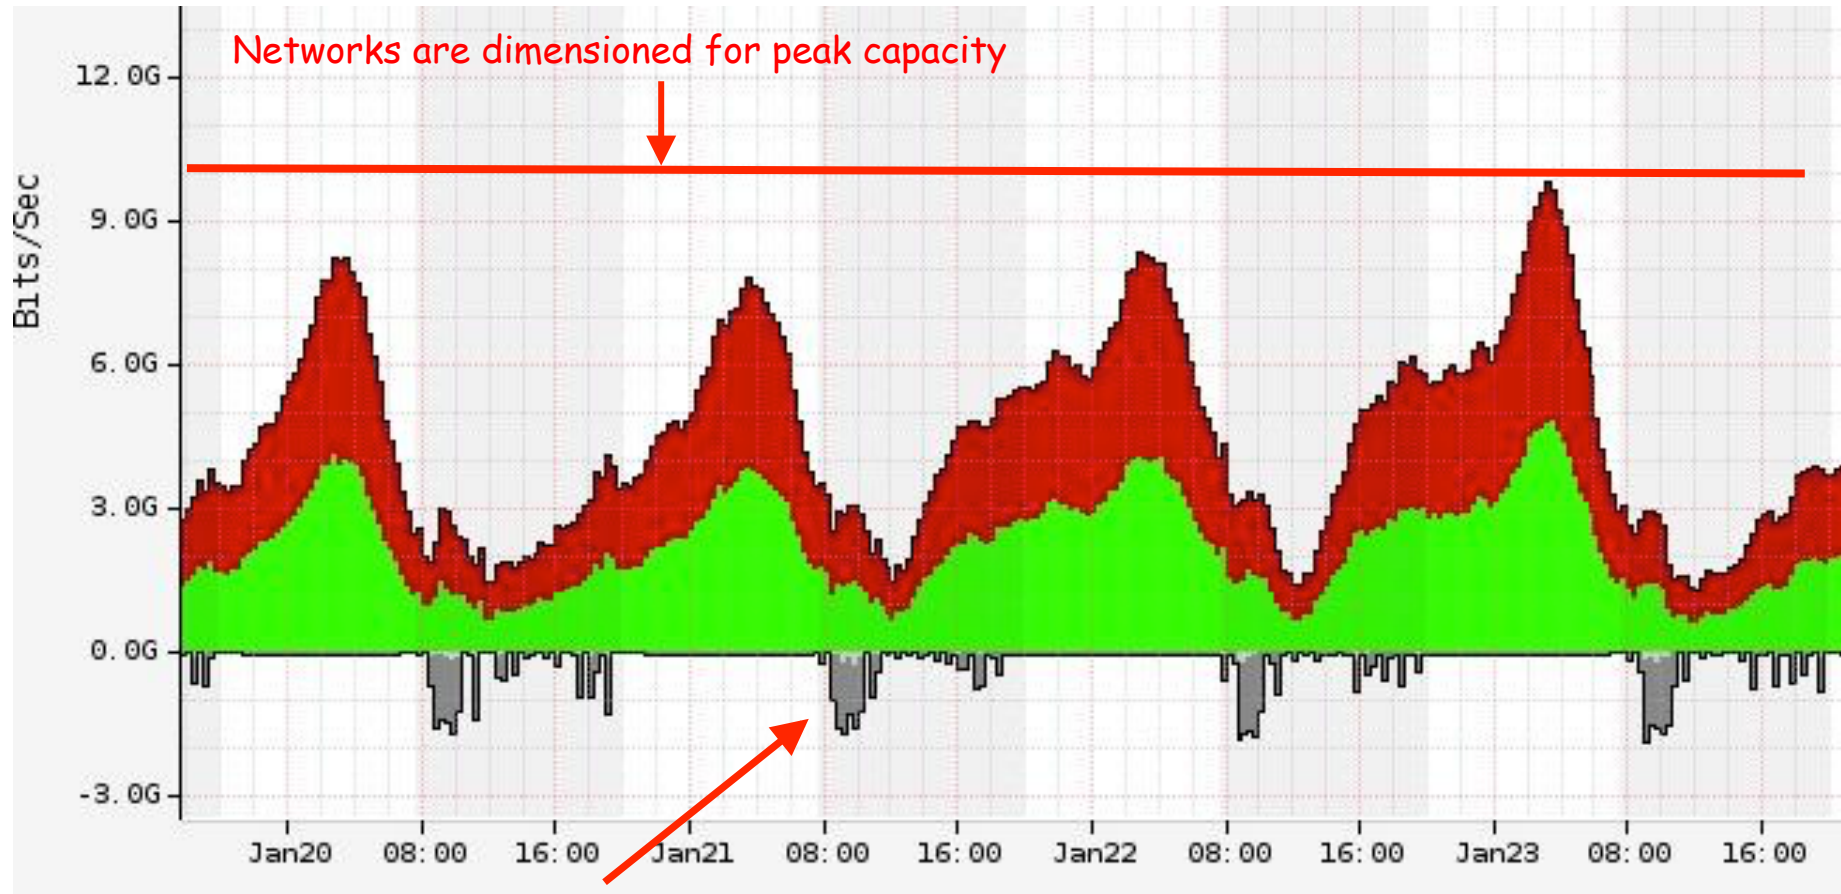

Off-peak cache fill is "free"