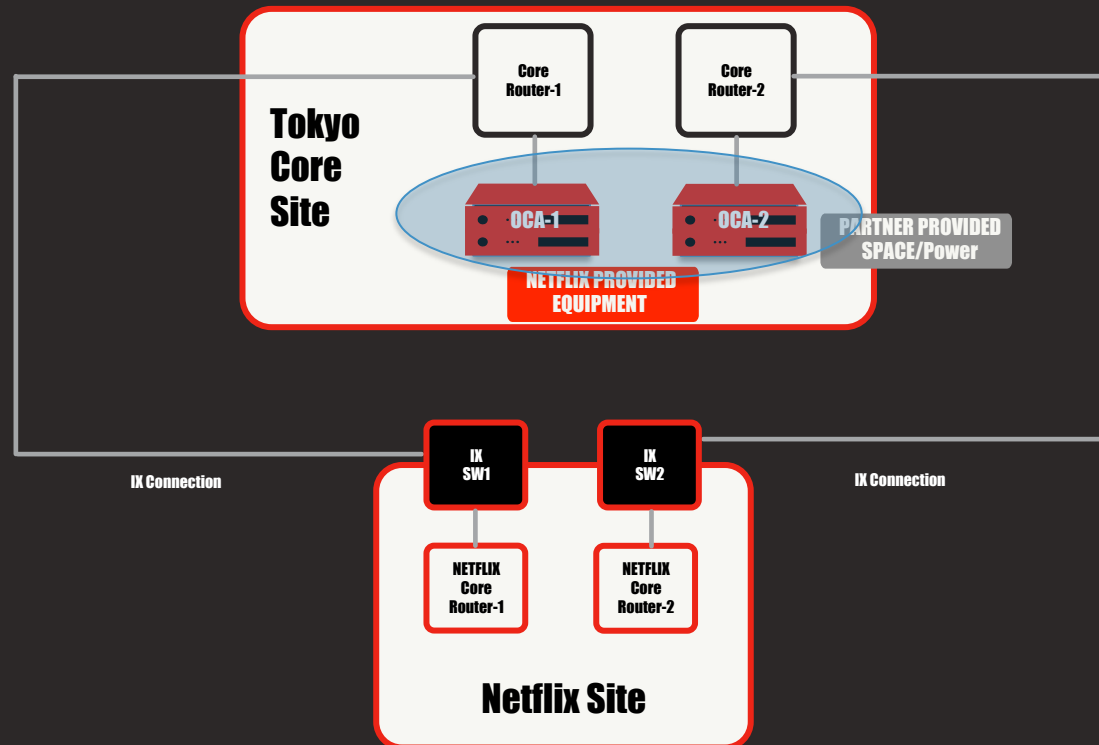

wait, what's an IXP?

An Internet exchange point
(IX or IXP) is
a *physical infrastructure* through
which
Internet Service Providers (ISPs)
and
Content Delivery Networks (CDNs)
exchange *Internet traffic* between
their networks

-wikipedia

Singapore Equinix SG3

IX SITE

NETFLIX

SFI

ISP

ISP SITE

IX SITE

Single CORE Sample Configuration

- 1 Site, 2 OCAs in a redundant configuration
- OCAs can be clustered for cache fill
- Connections to 2 Core Routers

NETFLIX
CONFIDENTIAL
NOT FOR
DISTRIBUTION

Control Plane