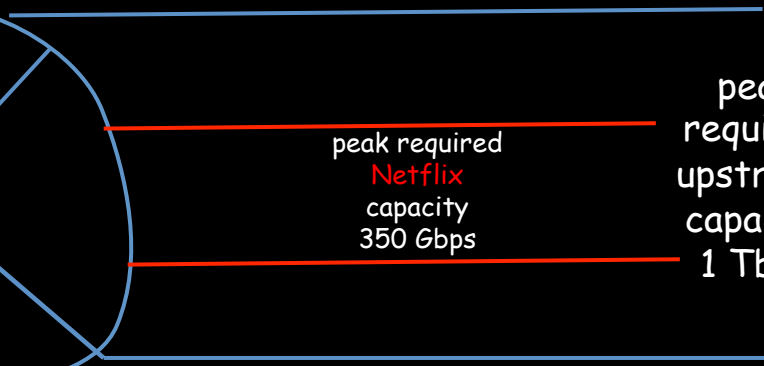

peak required
Netflix
capacity
350 Gbps

peak
required
upstream
capacity
1 Tbps