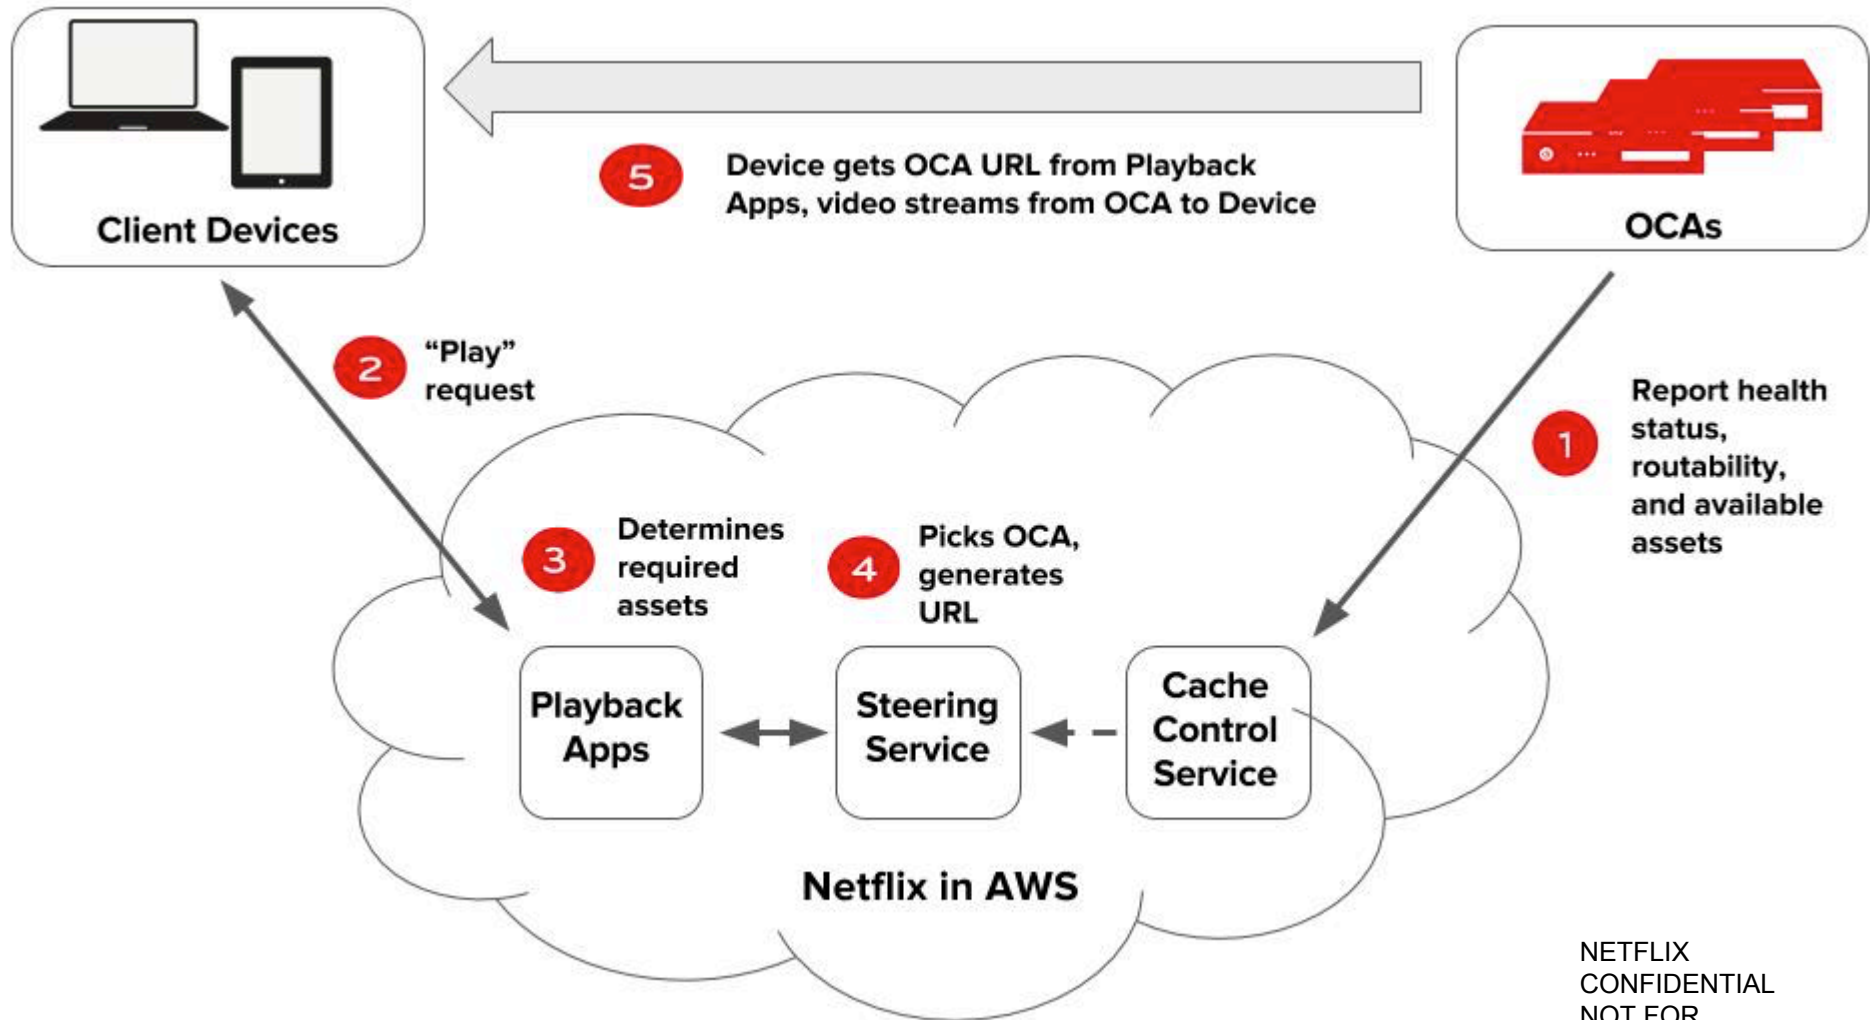

Open Connect

connects directly to
residential ISP networks.

95% of our traffic is directly
connected.

We provide *free*

Open Connect Appliances

for Internet Service Provider
(ISP) data centers

We also provide
interconnection to ISPs at
Internet Exchange locations
throughout the world

LOCATION

DEVICE

LANGUAGE

- Dansk
- Deutsch
- English
- Español
- Français
- Nederlands
- Norsk bokmål
- Português
- Suomi
- Svenska
- 日本語

NETWORK

Broadband - wired or wifi
Cellular - Edge, 3G, LTE, ...

CONNECTIONS

HDCP support, etc.

That's exactly what I want

...now
where can I
get it?

PLAYBACK

GENERATE
PLAYBACK
MANIFEST

PLAYBACK
MANIFEST

{ This is how we steer the request to the
correct server/network/location }

NETFLIX
CONFIDENTIAL
NOT FOR
DISTRIBUTION

Files are copied *off-peak*
(in the middle of the night)
when networks are not
loaded, using pre-positioning
algorithms

PREDICTABLE VIEWING PATTERNS

NETFLIX
CONFIDENTIAL
NOT FOR
DISTRIBUTION

Using the purpose-built
Open Connect network,
we can copy each new **Netflix**
show into a region *once*, then
show it *thousands or millions* of
times.